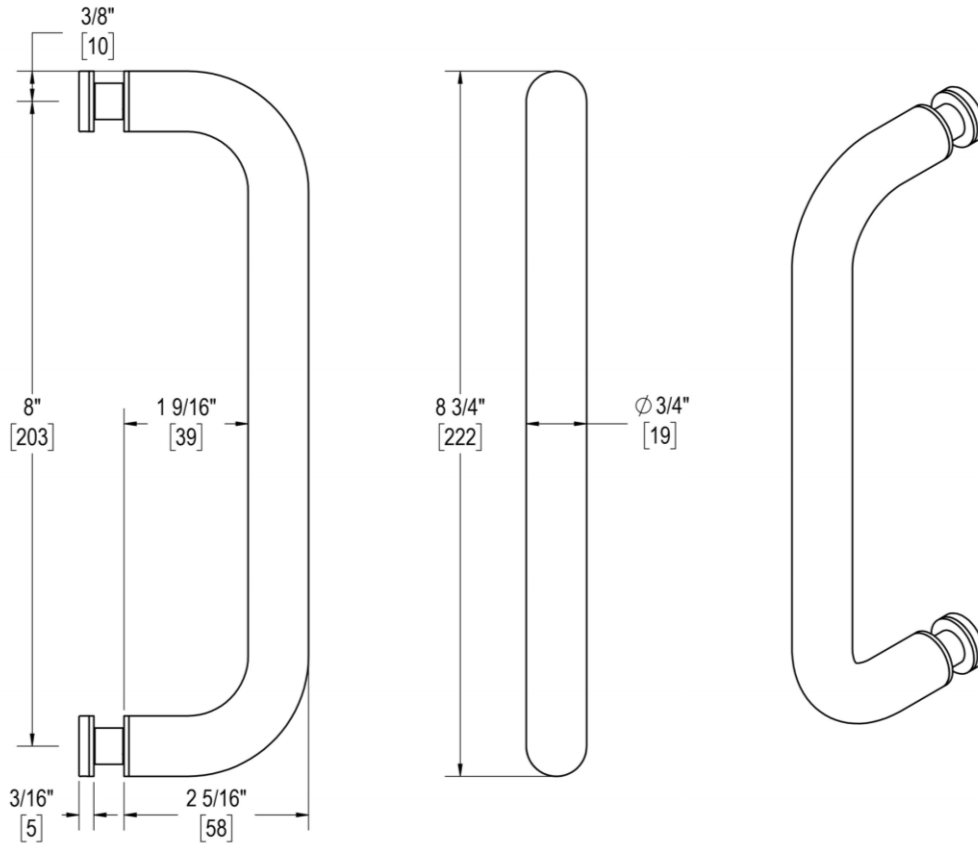

## 8" C/C SINGLE-SIDED PULL

Product Code: L.41.113

portals

### FUNCTION DETAILS & PRODUCT NOTES

- Product design coordinates with other shower & bathroom hardware in the Opus suite.
- Continuous hardware profile appears to flow through glass.
- Backplates for single-sided pulls are designed to allow clearance for bypass doors.

### TEMPLATE & INSTALLATION NOTES

Item requires glass fabrication according to template above and should only be used with tempered safety glass.

Glass Thickness	1/4" [6 mm] to 1/2" [12 mm]
Hole Diameter	1/2" [12 mm]