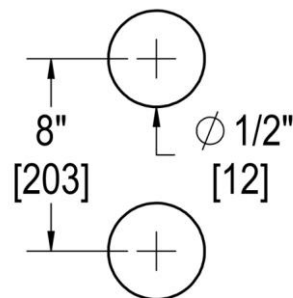

### FUNCTION DETAILS & PRODUCT NOTES

- Product design coordinates with other shower & bathroom hardware in the Opus suite.
- Continuous hardware profile appears to flow through glass.
- Backplates for single-sided pulls are designed to allow clearance for bypass doors.

### TEMPLATE & INSTALLATION NOTES

Item requires glass fabrication according to template above and should only be used with tempered safety glass.

Glass Thickness	1/4" [6 mm] to 1/2" [12 mm]
Hole Diameter	1/2" [12 mm]